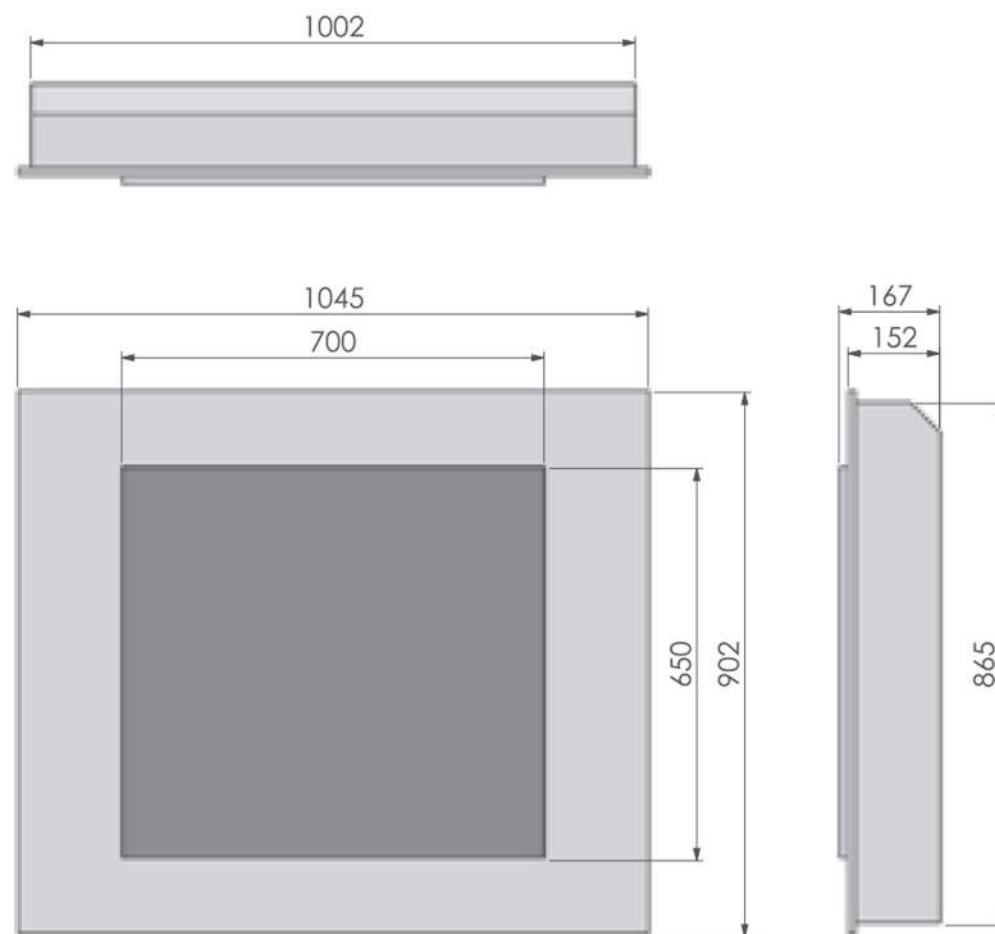

Product overview

	Frame	frameless	frame anthracite	frame stainless steel	frame copper-coloured	Remote control	standard	Output	kW (min-max)	Standard	CE
CF-E Hidden door											
CF-E hidden door 150	●					●		0-2		●	
CF-E hidden door 105	●					●		0-2		●	
CF-E hidden door 80	●					●		0-2		●	
CF-E hidden door 70	●					●		0-2		●	
CF-E hidden door 55	●					●		0-1		●	
CF-E											
CF-E 150		●	●	●		●		0-2		●	
CF-E 100		●	●	●		●		0-2		●	
CF-E 80		●	●	●		●		0-2		●	
CF-E 40		●	●	●		●		0-1		●	